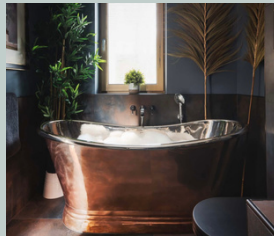

HYGGEE HOUSE

Our awesome eco-house is the ultimate addition to your wedding! With 4 double bedrooms, 2 ensuites and a snug with a sofa bed, Hyggee House sleeps up to 10 guests and provides the most sumptuous & luxurious stay in a truly unique and spectacular location, overlooking a beautiful lake just 1/2 mile from Wellington Barn.

Bookings for Hyggee House will be on a first come first served basis and for a minimum of 2 nights with prices from £850 - £990 per night.